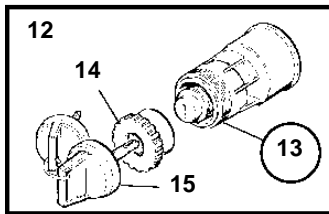

## D11A-A, D11A-B, D11A-C

REF	PART NO.	QTY	DESCRIPTION	SEE SEC.	NOTES
1	3884818	1	Display		Replaced by 3849972
	3849972	1	Display		Replaced by 3595108
	3595108	1	Display		Replaced by 21173162
	21173162	1	Display		
2	830928	4	• Stud		
3	830930	4	• Nut		
4	3588207	1	• Cable kit		
5	881786	1	Cable kit		
6	977184	1	Housing		
7	873765	1	Relay		12V
	20374662	1	Relay		24V
8	874789	1	Cable kit		PCU-HCU, 6 pole., L=5.0m
	889550	1	Cable		PCU-HCU, 6 pole., L=7.0m
	889551	1	Cable		PCU-HCU, 6 pole., L=9.0m
	889552	1	Cable		PCU-HCU, 6 pole., L=11.0m
	888013	1	Cable		PCU-HCU, 6 pole., L=13.0m
	3889410	1	Extension cable\verl		Extension cables. Multilink, 6-pin., L=1.5m
	3842733	1	Extension cable\verl		Extension cables. Multilink, 6-pin., L=3.0m
	3842734	1	Extension cable\verl		Extension cables. Multilink, 6-pin., L=5.0m
	3842735	1	Extension cable\verl		Extension cables. Multilink, 6-pin., L=7.0m
	3842736	1	Extension cable\verl		Extension cables. Multilink, 6-pin., L=9.0m
	3842737	1	Extension cable\verl		Extension cables. Multilink, 6-pin., L=11.0m
	21172469	1	Extension cable\verl		Extension cables. Multilink, 6-pin., L=20m
	21172470	1	Extension cable\verl		Extension cables. Multilink, 6-pin., L=40m
	3587145	1	Cable		Extension cable for control pontentiometer. 3-polig. L=2,0m
9	21122603	1	Cable		Engine-PCU cable., L=3.0m
	21122605	1	Cable		Engine-PCU cable., L=5.0m
10	874676	1	Cable kit		EVC control lever cable, 6-pole., L=1.5m
11	3588972	1	Cable kit		Y-connector bus cable, 6-pole., L=0.5m
12	3587070	1	Starter switch, set		Kit with 2 key switch with identical key.
13	3587071	1	Starter switch		
14	859955	1	• Plastic nut		
15	859953	1	• Key		State key code when ordering.
			• Bulletin 49-30	49-30-EN	Key P/N 859953
16	888004	1	Cable, starter switch		
17	3884481	X	Control unit, not programmed		HCU. Software ordered separately or downloaded with VODIA.
	3586261	X	Software		Warehouse programming. This p/n can not be ordered, but will be used for invoicing.
	3586259	X	Software		Vodia-programming. This p/n can not be ordered, but will be used for invoicing.
18	3884480	X	Control unit, not programmed		PCU. Software ordered separately or downloaded with VODIA.
	3586267	X	Software		Warehouse programming. This p/n can not be ordered, but will be used for invoicing.
	3586266	X	Software		Vodia-programming. This p/n can not be ordered, but will be used for invoicing.
19	3886666	1	Cable		L=1.5m
	21166002	1	Wiring harness		7m
	21166003	1	Wiring harness		9m
	21166004	1	Wiring harness		13m
20	874807	1	Cable kit, fuel, water, rudder		
21	3588206	1	Cable kit, y-split		
22	3808852	1	Cable kit, instruments, panels		