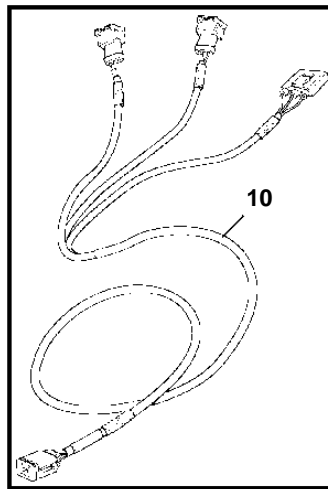

## D11A-A, D11A-B, D11A-C

REF	PART NO.	QTY	DESCRIPTION	SEE SEC.	NOTES
1	3884818	1	Display		Replaced by 3849972
	3849972	1	Display		Replaced by 3595108
	3595108	1	Display		Replaced by 21173162
	21173162	1	Display		
2	830928	4	• Stud		
3	830930	4	• Nut		
4	3588207	1	• Cable kit		
5	881786	1	Cable kit		
6	977184	1	Housing		
7	873765	1	Relay		12V
	20374662	1	Relay		24V
8	874789	1	Cable kit		PCU-HCU, 6 pole., L=5.0m
	889550	1	Cable		PCU-HCU, 6 pole., L=7.0m
	889551	1	Cable		PCU-HCU, 6 pole., L=9.0m
	889552	1	Cable		PCU-HCU, 6 pole., L=11.0m
	888013	1	Cable		PCU-HCU, 6 pole., L=13.0m
	3889410	1	Extension cable\verl		Extension cables. Multilink, 6-pin., L=1.5m
	3842733	1	Extension cable\verl		Extension cables. Multilink, 6-pin., L=3.0m
	3842734	1	Extension cable\verl		Extension cables. Multilink, 6-pin., L=5.0m
	3842735	1	Extension cable\verl		Extension cables. Multilink, 6-pin., L=7.0m
	3842736	1	Extension cable\verl		Extension cables. Multilink, 6-pin., L=9.0m
	3842737	1	Extension cable\verl		Extension cables. Multilink, 6-pin., L=11.0m
	21172469	1	Extension cable\verl		Extension cables. Multilink, 6-pin., L=20m
	21172470	1	Extension cable\verl		Extension cables. Multilink, 6-pin., L=40m
	3587145	1	Cable		Extension cable for control pontentiometer. 3-polig. L=2,0m
9	21122603	1	Cable		Engine-PCU cable., L=3.0m
	21122605	1	Cable		Engine-PCU cable., L=5.0m
10	874676	1	Cable kit		EVC control lever cable, 6-pole., L=1.5m
11	3588972	1	Cable kit		Y-connector bus cable, 6-pole., L=0.5m
12	3587070	1	Starter switch, set		Kit with 2 key switch with identical key.
13	3587071	1	Starter switch		
14	859955	1	• Plastic nut		
15	859953	1	• Key		State key code when ordering.
			• Bulletin 49-30	49-30-EN	Key P/N 859953
16	888004	1	Cable, starter switch		
17	3884481	X	Control unit, not programmed		HCU. Software ordered separately or downloaded with VODIA.
	3586261	X	Software		Warehouse programming. This p/n can not be ordered, but will be used for invoicing.
	3586259	X	Software		Vodia-programming. This p/n can not be ordered, but will be used for invoicing.
18	3884480	X	Control unit, not programmed		PCU. Software ordered separately or downloaded with VODIA.
	3586267	X	Software		Warehouse programming. This p/n can not be ordered, but will be used for invoicing.
	3586266	X	Software		Vodia-programming. This p/n can not be ordered, but will be used for invoicing.
19	3886666	1	Cable		L=1.5m
	21166002	1	Wiring harness		7m
	21166003	1	Wiring harness		9m
	21166004	1	Wiring harness		13m
20	874807	1	Cable kit, fuel, water, rudder		
21	3588206	1	Cable kit, y-split		
22	3808852	1	Cable kit, instruments, panels		