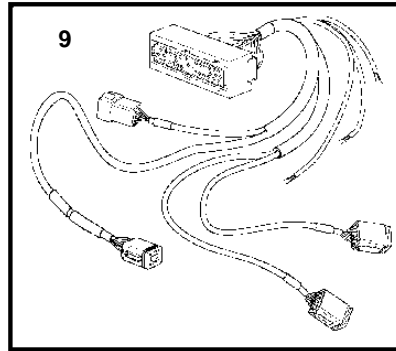

## D11A-A, D11A-B, D11A-C

REF	PART NO.	QTY	DESCRIPTION	SEE SEC.	NOTES
1	3884818	1	Display		Replaced by 3849972
	3849972	1	Display		Replaced by 3595108
	3595108	1	Display		Replaced by 21173162
	21173162	1	Display		
2	830928	4	• Stud		
3	830930	4	• Nut		
4	3588207	1	• Cable kit		
5	881786	1	Cable kit		
6	977184	1	Housing		
7	873765	1	Relay		12V
	20374662	1	Relay		24V
8	874789	1	Cable kit		PCU-HCU, 6 pole., L=5.0m
	889550	1	Cable		PCU-HCU, 6 pole., L=7.0m
	889551	1	Cable		PCU-HCU, 6 pole., L=9.0m
	889552	1	Cable		PCU-HCU, 6 pole., L=11.0m
	888013	1	Cable		PCU-HCU, 6 pole., L=13.0m
	3889410	1	Extension cable\verl		Extension cables. Multilink, 6-pin., L=1.5m
	3842733	1	Extension cable\verl		Extension cables. Multilink, 6-pin., L=3.0m
	3842734	1	Extension cable\verl		Extension cables. Multilink, 6-pin., L=5.0m
	3842735	1	Extension cable\verl		Extension cables. Multilink, 6-pin., L=7.0m
	3842736	1	Extension cable\verl		Extension cables. Multilink, 6-pin., L=9.0m
	3842737	1	Extension cable\verl		Extension cables. Multilink, 6-pin., L=11.0m
	21172469	1	Extension cable\verl		Extension cables. Multilink, 6-pin., L=20m
	21172470	1	Extension cable\verl		Extension cables. Multilink, 6-pin., L=40m
	3587145	1	Cable		Extension cable for control pontentiometer. 3-polig. L=2,0m
9	21122603	1	Cable		Engine-PCU cable., L=3.0m
	21122605	1	Cable		Engine-PCU cable., L=5.0m
10	874676	1	Cable kit		EVC control lever cable, 6-pole., L=1.5m
11	3588972	1	Cable kit		Y-connector bus cable, 6-pole., L=0.5m
12	3587070	1	Starter switch, set		Kit with 2 key switch with identical key.
13	3587071	1	Starter switch		
14	859955	1	• Plastic nut		
15	859953	1	• Key		State key code when ordering.
			• Bulletin 49-30	49-30-EN	Key P/N 859953
16	888004	1	Cable, starter switch		
17	3884481	X	Control unit, not programmed		HCU. Software ordered separately or downloaded with VODIA.
	3586261	X	Software		Warehouse programming. This p/n can not be ordered, but will be used for invoicing.
	3586259	X	Software		Vodia-programming. This p/n can not be ordered, but will be used for invoicing.
18	3884480	X	Control unit, not programmed		PCU. Software ordered separately or downloaded with VODIA.
	3586267	X	Software		Warehouse programming. This p/n can not be ordered, but will be used for invoicing.
	3586266	X	Software		Vodia-programming. This p/n can not be ordered, but will be used for invoicing.
19	3886666	1	Cable		L=1.5m
	21166002	1	Wiring harness		7m
	21166003	1	Wiring harness		9m
	21166004	1	Wiring harness		13m
20	874807	1	Cable kit, fuel, water, rudder		
21	3588206	1	Cable kit, y-split		
22	3808852	1	Cable kit, instruments, panels		