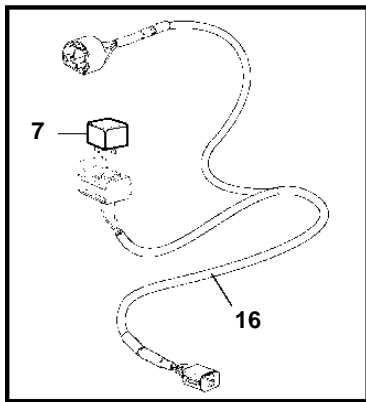

## D11A-A, D11A-B, D11A-C

REF	PART NO.	QTY	DESCRIPTION	SEE SEC.	NOTES
1	3884818	1	Display		Replaced by 3849972
	3849972	1	Display		Replaced by 3595108
	3595108	1	Display		Replaced by 21173162
	21173162	1	Display		
2	830928	4	• Stud		
3	830930	4	• Nut		
4	3588207	1	• Cable kit		
5	881786	1	Cable kit		
6	977184	1	Housing		
7	873765	1	Relay		12V
	20374662	1	Relay		24V
8	874789	1	Cable kit		PCU-HCU, 6 pole., L=5.0m
	889550	1	Cable		PCU-HCU, 6 pole., L=7.0m
	889551	1	Cable		PCU-HCU, 6 pole., L=9.0m
	889552	1	Cable		PCU-HCU, 6 pole., L=11.0m
	888013	1	Cable		PCU-HCU, 6 pole., L=13.0m
	3889410	1	Extension cable\verl		Extension cables. Multilink, 6-pin., L=1.5m
	3842733	1	Extension cable\verl		Extension cables. Multilink, 6-pin., L=3.0m
	3842734	1	Extension cable\verl		Extension cables. Multilink, 6-pin., L=5.0m
	3842735	1	Extension cable\verl		Extension cables. Multilink, 6-pin., L=7.0m
	3842736	1	Extension cable\verl		Extension cables. Multilink, 6-pin., L=9.0m
	3842737	1	Extension cable\verl		Extension cables. Multilink, 6-pin., L=11.0m
	21172469	1	Extension cable\verl		Extension cables. Multilink, 6-pin., L=20m
	21172470	1	Extension cable\verl		Extension cables. Multilink, 6-pin., L=40m
	3587145	1	Cable		Extension cable for control pontentiometer. 3-polig. L=2,0m
9	21122603	1	Cable		Engine-PCU cable., L=3.0m
	21122605	1	Cable		Engine-PCU cable., L=5.0m
10	874676	1	Cable kit		EVC control lever cable, 6-pole., L=1.5m
11	3588972	1	Cable kit		Y-connector bus cable, 6-pole., L=0.5m
12	3587070	1	Starter switch, set		Kit with 2 key switch with identical key.
13	3587071	1	Starter switch		
14	859955	1	• Plastic nut		
15	859953	1	• Key		State key code when ordering.
			• Bulletin 49-30	49-30-EN	Key P/N 859953
16	888004	1	Cable, starter switch		
17	3884481	X	Control unit, not programmed		HCU. Software ordered separately or downloaded with VODIA.
	3586261	X	Software		Warehouse programming. This p/n can not be ordered, but will be used for invoicing.
	3586259	X	Software		Vodia-programming. This p/n can not be ordered, but will be used for invoicing.
18	3884480	X	Control unit, not programmed		PCU. Software ordered separately or downloaded with VODIA.
	3586267	X	Software		Warehouse programming. This p/n can not be ordered, but will be used for invoicing.
	3586266	X	Software		Vodia-programming. This p/n can not be ordered, but will be used for invoicing.
19	3886666	1	Cable		L=1.5m
	21166002	1	Wiring harness		7m
	21166003	1	Wiring harness		9m
	21166004	1	Wiring harness		13m
20	874807	1	Cable kit, fuel, water, rudder		
21	3588206	1	Cable kit, y-split		
22	3808852	1	Cable kit, instruments, panels		